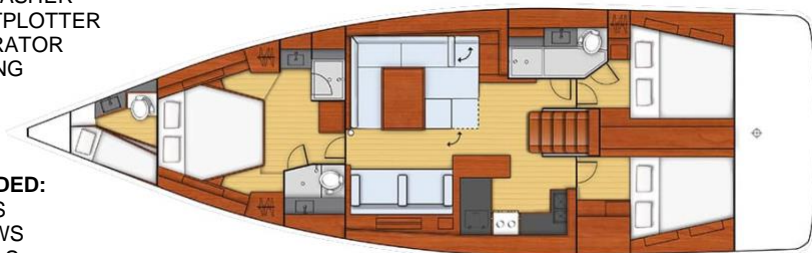

### INCLUDED:

LINENS  
 PILLOWS  
 TOWELS  
 SNORKELING GEAR  
 2x STAND-UP PADDLE BOARD

**CAPTAIN** ALWAYS INCLUDED

**HOSTESS** 150€ PER DAY

**DISCOUNTS** EARLY BOOKING 5%  
 2 WEEKS 5%,

**LENGTH OVERALL** 16,78m /55'  
**BEAM** 4,96m / 16'  
**DRAFT** 2,30m / 7' 5"  
**MAIN SAIL TYPE** IN-MAST FURLING  
**ENGINE** YANMAR 75 HP  
**FUEL** 400lt /105 US gal  
**WATER** 1018lt / 269 US gal  
**CABINS** 3 + captains cabin  
**WC** 2 + captains  
**GUEST BERTHS** 6  
**MAX. PEOPLE** 6 overnight / 10 day